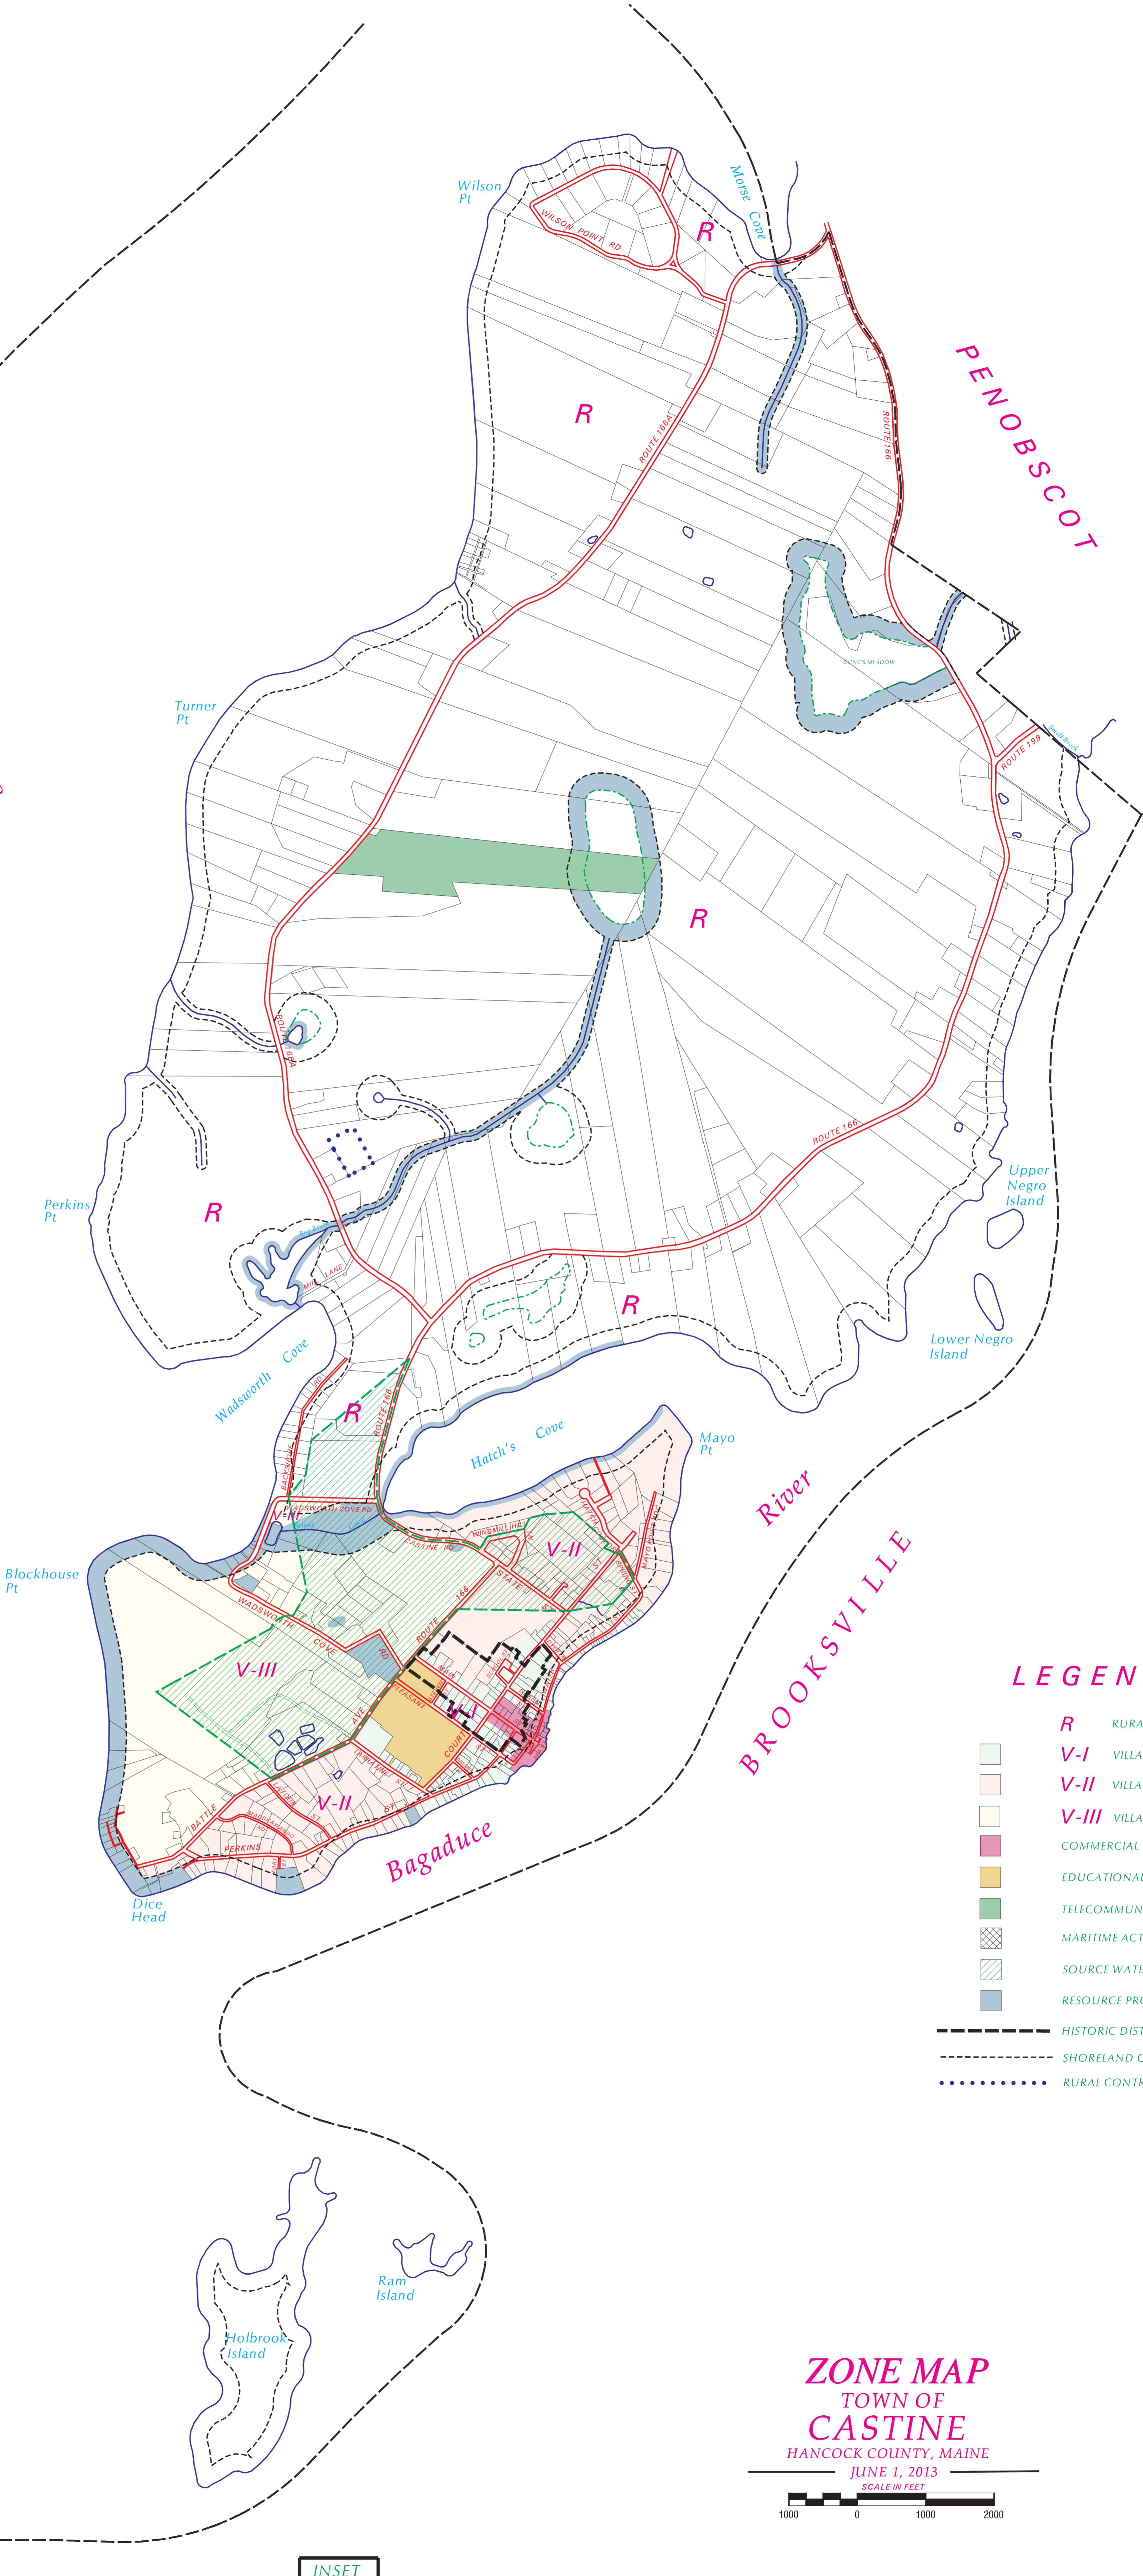

Hancock Co
Hancock Co

SEWALL
JAMES W. SEWALL COMPANY / Since 1880

Offices nationwide
800.648.4202 sewall.com info@sewall.com

LEGEND

- R RURAL DISTRICT
- V-I VILLAGE DISTRICT
- V-II VILLAGE DISTRICT
- V-III VILLAGE DISTRICT
- COMMERCIAL DISTRICT
- EDUCATIONAL DISTRICT
- TELECOMMUNICATIONS TOWER OVERLAY
- MARITIME ACTIVITY OVERLAY DISTRICT
- SOURCE WATER PROTECTION OVERLAY ZONE
- RESOURCE PROTECTION OVERLAY DISTRICT
- HISTORIC DISTRICT I BOUNDARY
- SHORELAND OVERLAY DISTRICT
- RURAL CONTRACT ZONE I

ZONE MAP
TOWN OF
CASTINE
HANCOCK COUNTY, MAINE
JUNE 1, 2013
SCALE IN FEET

All other information shown on this map was provided by the Town of Castine.